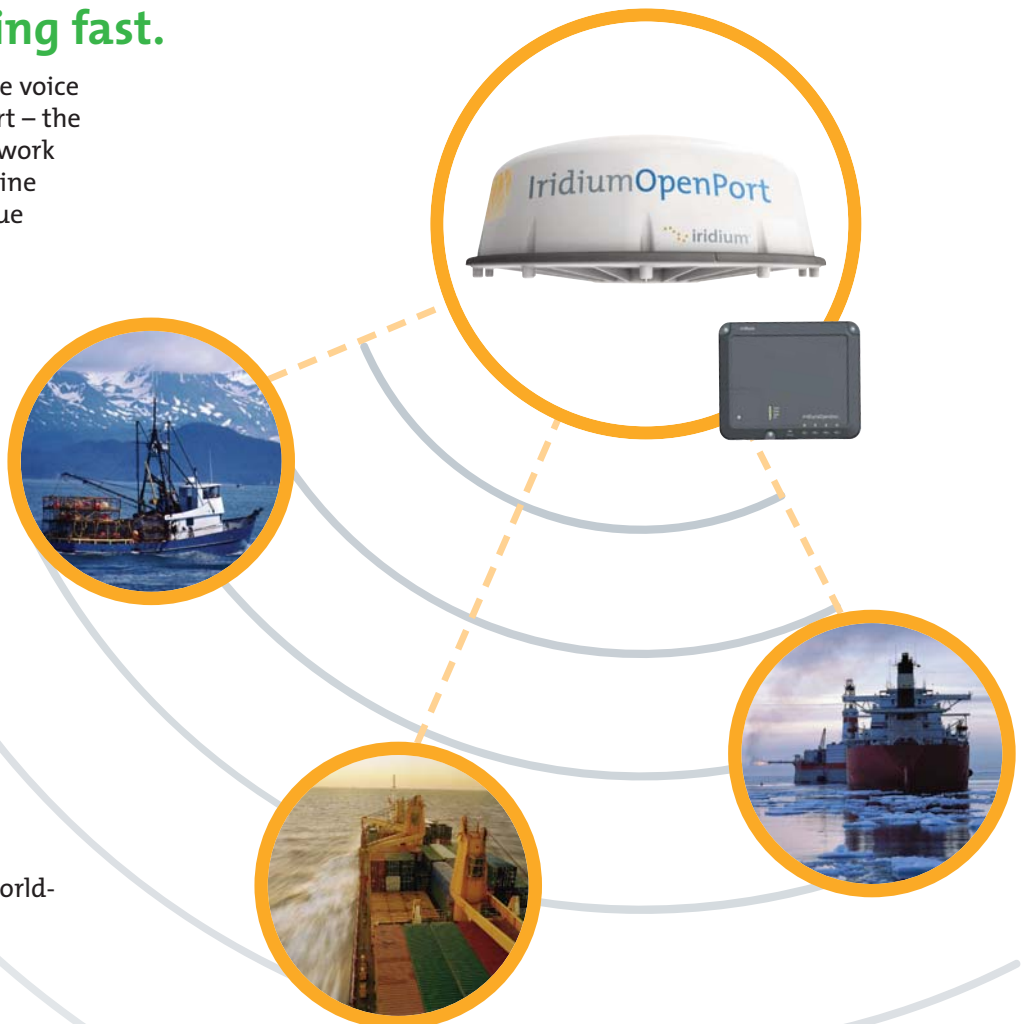

## It's here and it's going fast.

Introducing Iridium's new maritime voice and data service – Iridium OpenPort – the world's first global, high-speed network specifically engineered for the marine market. Iridium OpenPort offers true IP connectivity with up to three phone lines available for simultaneous use. Equipment is easy to install and surprisingly affordable. Iridium OpenPort delivers more bandwidth at a better price to your customers and their fleets.

Iridium OpenPort offers:

- Three separate phone lines
- High-speed data
- Flexible and attractive pricing packages
- Lightweight, low-profile satellite antenna

Best of all, with Iridium OpenPort customers receive Iridium's worldwide pole-to-pole coverage, unmatched network quality and world-class technical support.

### More Voice

The Iridium OpenPort below-decks unit contains three RJ11 jacks, enabling users to make up to three simultaneous voice calls, even during data transmission – no more waiting for a free phone line to make a call. Crew calls are easily separated from ship's business calls for simplified accounting.

### Faster Data

Iridium OpenPort utilizes true IP technology to provide a flexible and powerful array of data

services. A single Ethernet port provides a connection to a standard PC or to a router or hub for multiple PCs. Choose from a range of configurable data rates to meet your specific requirements. Engineered for simultaneous functionality, data and phone ports support high-volume usage. Iridium OpenPort's simplified service plans replace expensive and wasteful per-minute pricing with more cost-effective per-megabyte rates.