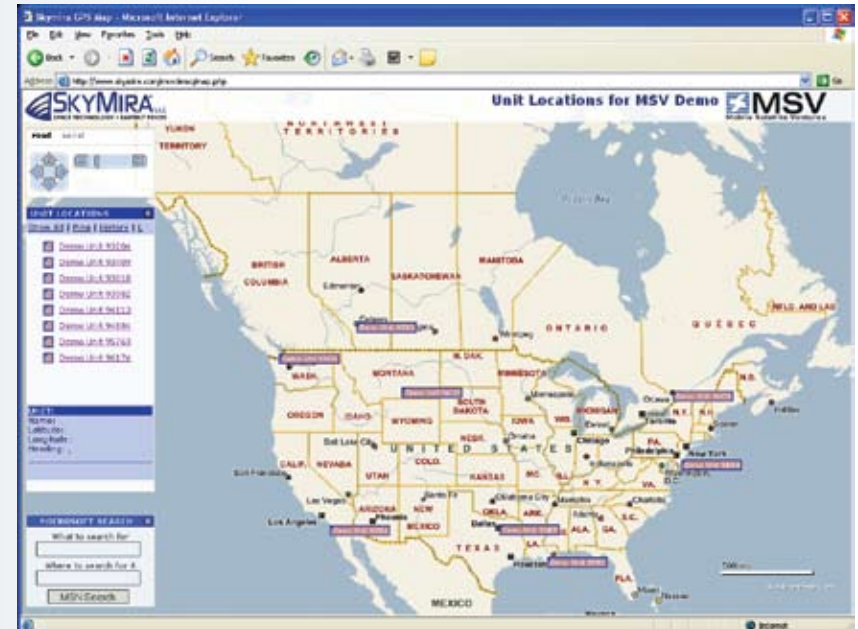

PUSH >>>>> TALK >>>>> TRACK

SkyTerra Communications . . . MSAT-G2 Tracking. . . peace of mind at the push of a button.

Powered by Skymira's web-based mapping solution, **MSAT-G2 Tracking** enables land mobile and marine fleet managers to pin-point the location of their MSAT-G2 radio users at the click of a button.

The MSAT-G2 radio's antenna system contains a GPS receiver which enables the transmission of GPS location information over the MSAT Network when a user presses the PTT button or initiates a telephone call.

There are three (3) ways of transmitting location information over the MSAT Network – PTT Tracking, Telephony Tracking and On-demand Polling.

Once the service has been activated, users have access to all three options.

Skymira Web Mapping Features

- Satellite Imagery - Street level maps overlaid on satellite imagery providing users with a bird's eye view.
- Historical Track Information - Searchable by date and time, historical GPS positions can be viewed as a bread crumb trail on the map.
- Group & Aliases - Administrative functions for grouping and naming the MSAT-G2 radios enhance enterprise solutions.
- GPS Data Forwarding - Skymira can forward GPS position reports for use in server based CAD and AVL systems.

About Skymira

A global wireless communication solution provider, Skymira combines newly emerging satellite and cellular technologies with established communication platforms to provide leading edge services for Industry and Government.